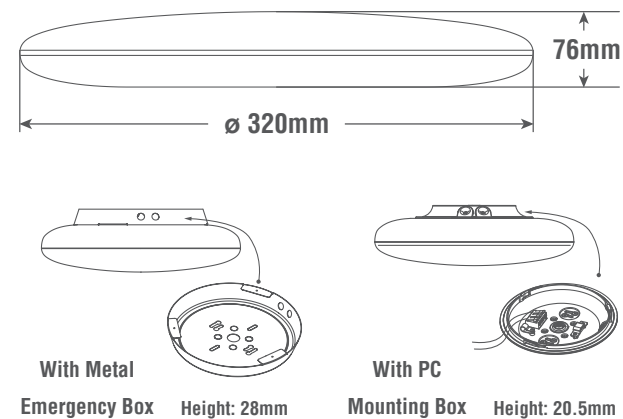

- 1 • Reserved BESA holes, Key holes • Cable entry from side and back
• Through wiring from side to side
- 2 • IP54 water-proof • IK10 vandal-proof
- 3 • Optional selectable power
- 4 • Ceiling/wall mounted, or installed in suspension
• PC Mounting box is optional, no need to open fixture
- 5 • Wide choice of intelligent functions, with/without Bluetooth, sensor, emergency, DALI, etc.

Photometrics

C0/C180: — C90/C270: —

Dimension

Lumen Output

Model	Power	3000K	4000K	5000K
		85 lm/W	90 lm/W	95 lm/W
M320	12W	1050 lm	1110 lm	1130 lm
M320	18W	1530 lm	1580 lm	1660 lm
M320	28W	2550 lm	2700 lm	2750 lm